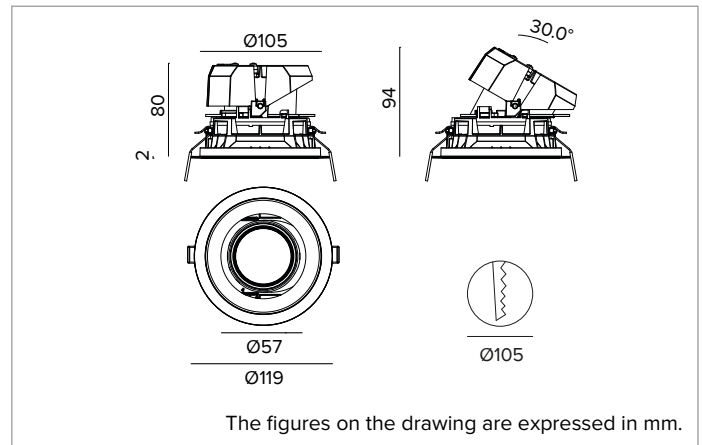

### Adjustable recessed LED projector in a trim version

		2700K	H(m)	D(m)	E <sub>max</sub> (lx)	
		Ra90		14°		
		Fixture Power	21W	1	0.24	12132
		Source Flux	1775lm	2	0.49	3033
		Fixture Flux	1260lm	3	0.73	1348
		Efficacy	59lm/W	4	0.97	758
TS1304	I <sub>max</sub> =6835cd/klm	I <sub>max</sub>	12132cd	5	1.21	485